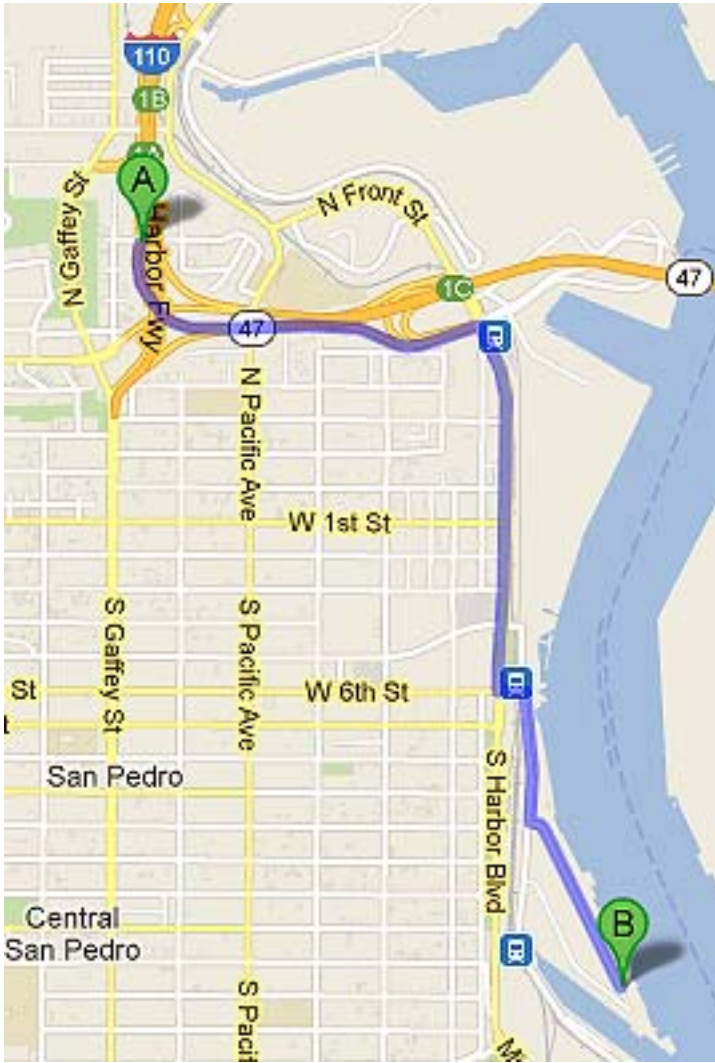

(714) 504-3857 (C)

peteandline@gmail.com

Shiftin' Bobbins	R B	R Clowes - Ormskirk 6
Rendez-vous a Vichy	J I	A Latour - Paris Bk 1
Bruce Frazer of Strathkinness	S I	L Gaul - St Andrew's 75
Lady in Red	J I	Book 48
The Quaker	S I	M Levy - The Tin Woodman
The Back O' Bennachie	R B	J Duthie - 8 Scottish Dances
Welcome to Dufftown	J I	J Stuart - Leaflet
Butterscotch & Honey	S B	J Atwood - Alexander Leaflets
The Ruby Rant	R A	Book 49
Haste to the Wedding	J B	Book 25
A Tribute to Peter McBryde	S A	L Emslie - TAC 50th
General Stuart's Reel	R I	Book 10
The Ambassadors' Reel	R B	S Mayr - Vienna Book
The Bees of Maggie Knockater	J A	J Drewry - Canadian
The Birks of Invermay	S B	Book 16
The Cape Breton Hornpipe	R I	C Inglis - Ottawa 25 Dances
The Montgomeries' Rant	R I	Book 10

Entree choices: CHICKEN - SALMON - VEGETARIAN

NAME _____ ENTREE _____

NAME _____ ENTREE _____

e-mail _____

Driving directions to Ports O'Call Southbound on the 110 Freeway

Exit 1A

- | | |
|--------------------------------------|--------|
| 1. Head south on Exit 1A | 0.3mi |
| 2. Merge onto CA-47 N | 0.1 mi |
| 3. Take the Harbor Blvd exit | 0.3 mi |
| 4. Turn right onto N Harbor Blvd | 0.7 mi |
| 5. Turn left onto E 6th St | 246 ft |
| 6. Turn right onto Sampson Way | 0.2 mi |
| 7. Take the 1st left onto Nagoya Way | |
| Destination will be on the left | 0.4 mi |