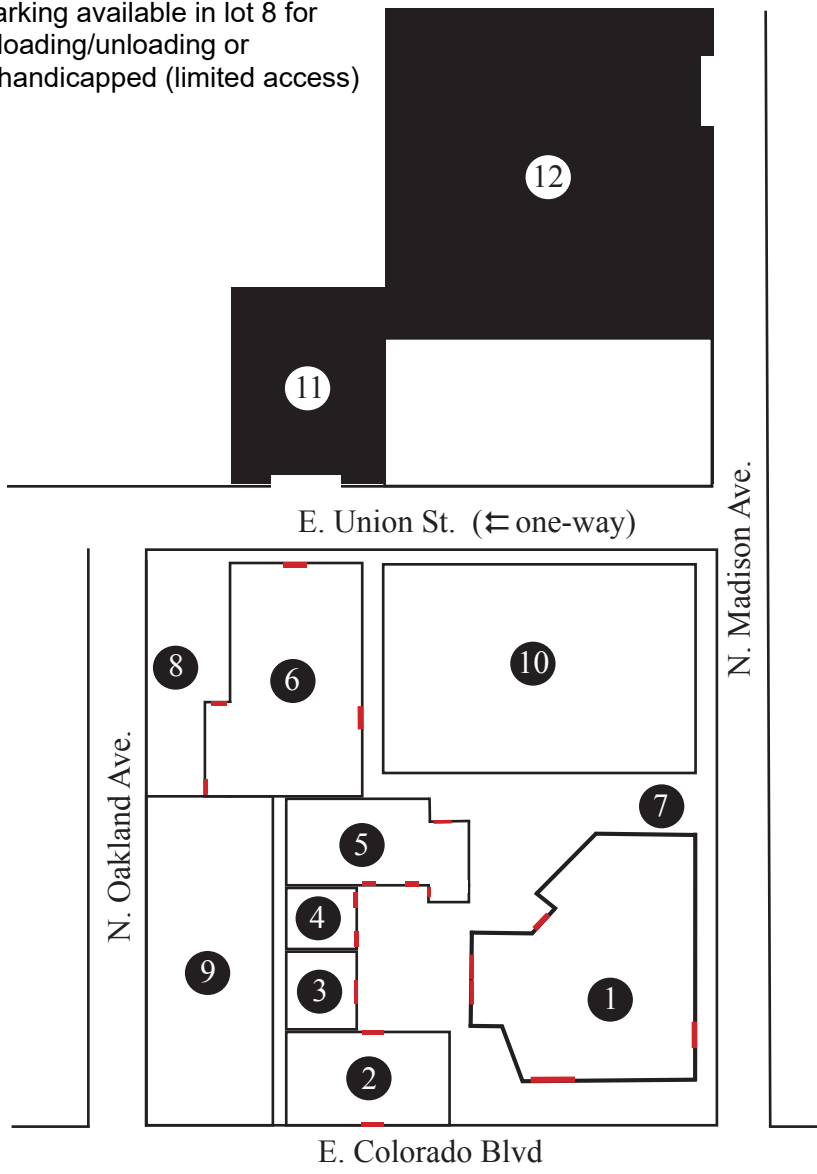

Parking available in lot 8 for loading/unloading or handicapped (limited access)

1. PPC Sanctuary
2. Parish House:
 - Freeman Chapel
 - Nursery (1st floor)
 - Church Office (2nd floor)
 - Classrooms (1-3 floors)
 - Restrooms (1-2 floors)
3. Gamble Lounge
4. South Hall/Kitchen
5. Fellowship Hall/ FH 136
 - Music Dept. (east end - basement)
 - LACC Office (east end - 2nd floor)
6. Kirk House
 - Classrooms (1-2 floors)
 - Gym (basement)
7. Driveway/Walkway
8. Oakland lot (loading-unloading area)
9. Culinary school/24-Hour Fitness
10. Medical building/parking lot
11. PPC Union lot
12. PPC Madison lot (no parking weekdays)