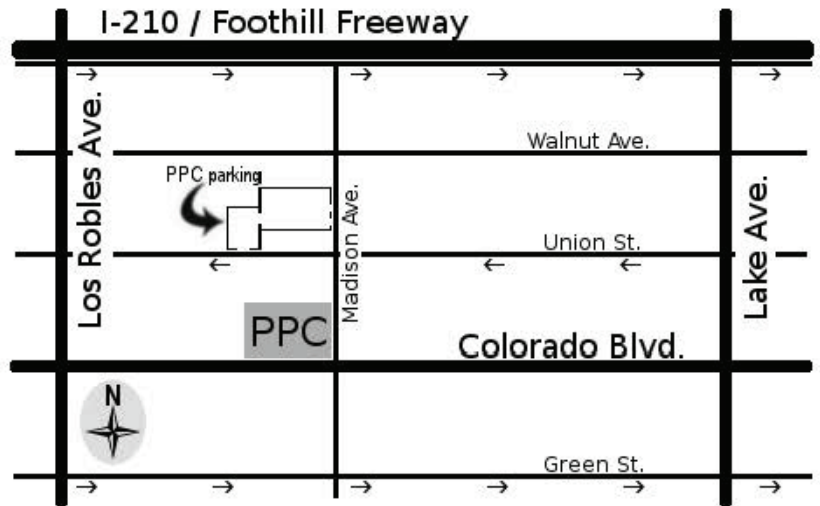

Pasadena Presbyterian Church
585 E. Colorado Blvd.
Pasadena, CA 91101
(626) 793-2191