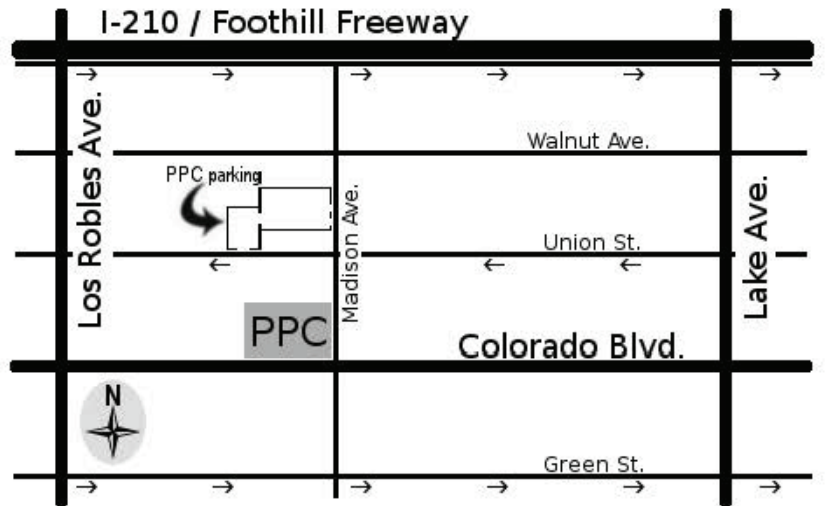

Pasadena Presbyterian Church
585 E. Colorado Blvd.
Pasadena, CA 91101
(626) 793-2191

1. PPC Sanctuary
2. Parish House:
  - Freeman Chapel
  - Nursery (1st floor)
  - Church Office (2nd floor)
  - Classrooms (1-3 floors)
  - Restrooms (1-2 floors)
3. Gamble Lounge
4. South Hall/Kitchen
5. Fellowship Hall/ FH 136
  - Music Dept. (east end - basement)
  - LACC Office (east end - 2nd floor)
6. Kirk House
  - Classrooms (1-2 floors)
  - Gym (basement)
7. Driveway/Walkway
8. Oakland lot (loading-unloading area)
9. Culinary school/24-Hour Fitness
10. Medical building/parking lot
11. PPC Union lot
12. PPC Madison lot (no parking weekdays)