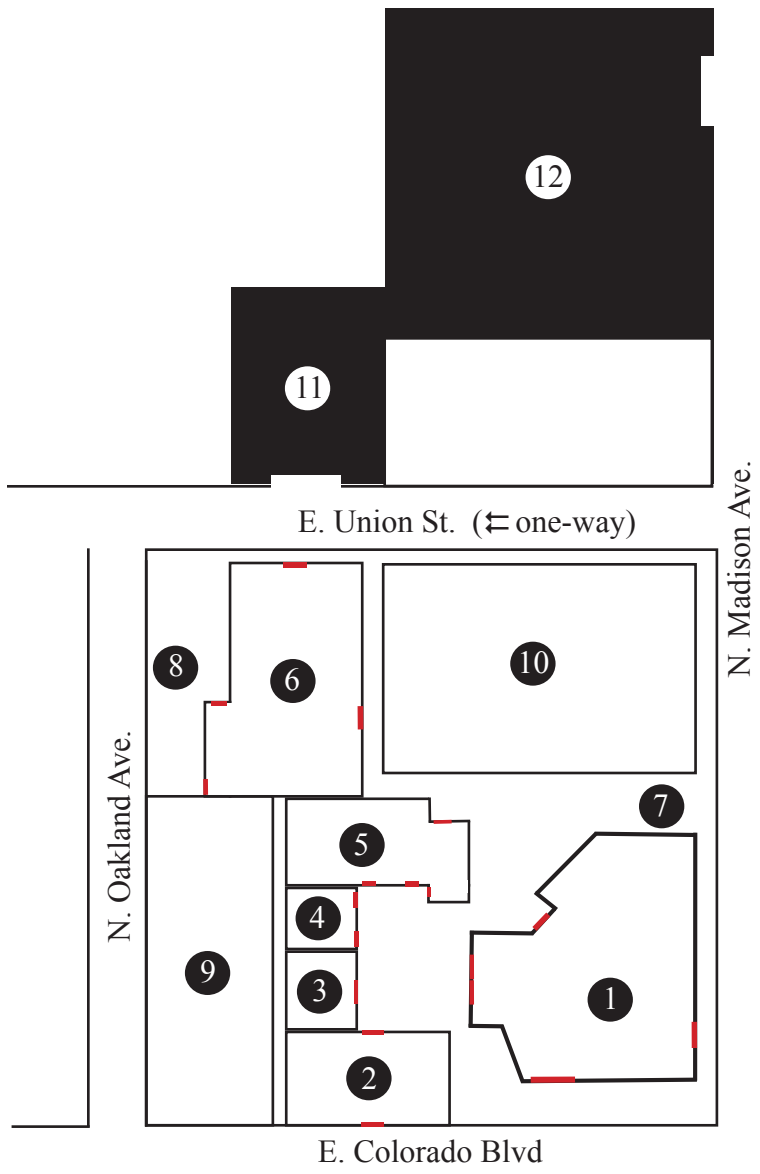

RSCDS San Gabriel Valley Branch invites you to our

Harvest Dance

October 20, 2018 7:00 p.m.

Pasadena Presbyterian Church, South Hall

585 E. Colorado Blvd., Pasadena, 91101

\$10 RSCDS members \$15 non-members

For information, please contact Anthea Macdonald (damacdonald@juno.com)

Pasadena Presbyterian Church
585 E. Colorado Blvd.
Pasadena, CA 91101
(626) 793-2191

1. PPC Sanctuary
2. Parish House:
 - Freeman Chapel
 - Nursery (1st floor)
 - Church Office (2nd floor)
 - Classrooms (1-3 floors)
 - Restrooms (1-2 floors)
3. Gamble Lounge
4. South Hall/Kitchen
5. Fellowship Hall/ FH 136
 - Music Dept. (east end - basement)
 - LACC Office (east end - 2nd floor)
6. Kirk House
 - Classrooms (1-2 floors)
 - Gym (basement)
7. Driveway/Walkway
8. Oakland lot (loading-unloading area)
9. Culinary school/24-Hour Fitness
10. Medical building/parking lot
11. PPC Union lot
12. PPC Madison lot (no parking weekdays)