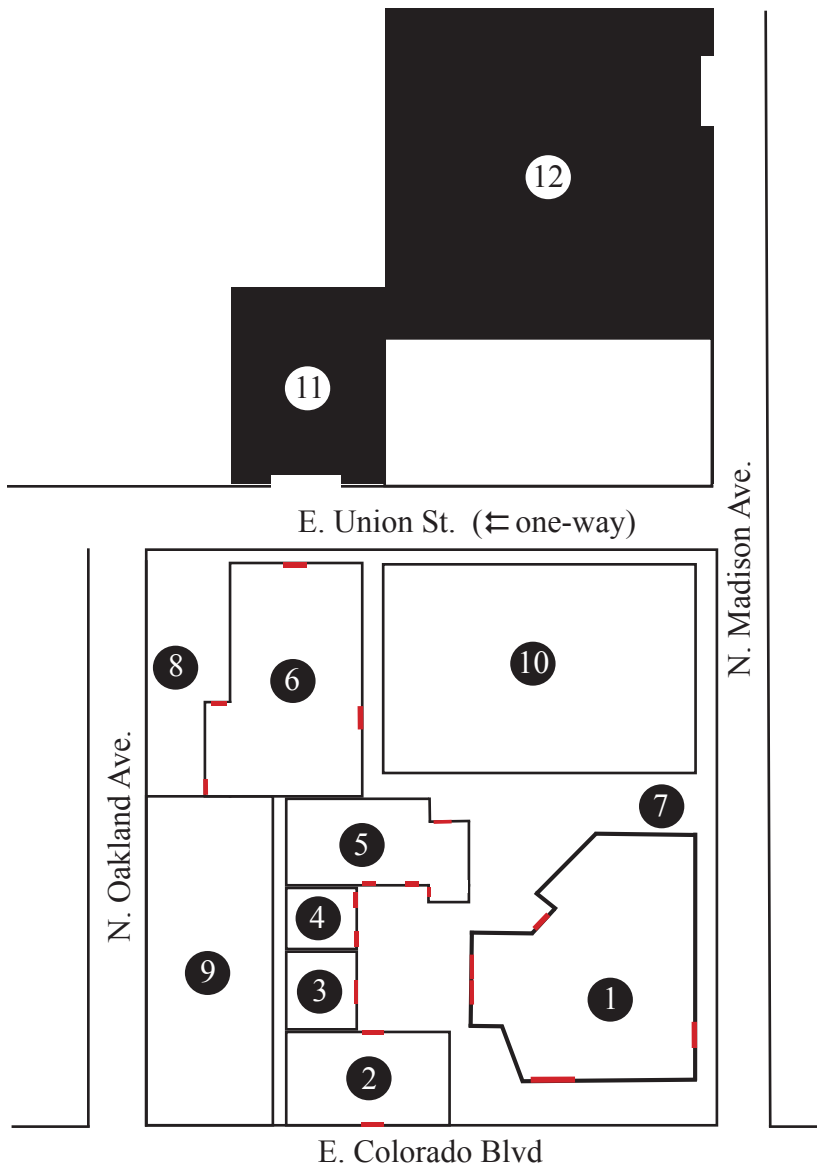

Pasadena Presbyterian Church
585 E. Colorado Blvd.
Pasadena, CA 91101
(626) 793-2191

1. PPC Sanctuary
2. Parish House:
 - Freeman Chapel
 - Nursery (1st floor)
 - Church Office (2nd floor)
 - Classrooms (1-3 floors)
 - Restrooms (1-2 floors)
3. Gamble Lounge
4. South Hall/Kitchen
5. Fellowship Hall/ FH 136
 - Music Dept. (east end - basement)
 - LACC Office (east end - 2nd floor)
6. Kirk House
 - Classrooms (1-2 floors)
 - Gym (basement)
7. Driveway/Walkway
8. Oakland lot (loading-unloading area)
9. Culinary school/24-Hour Fitness
10. Medical building/parking lot
11. PPC Union lot
12. PPC Madison lot (no parking weekdays)