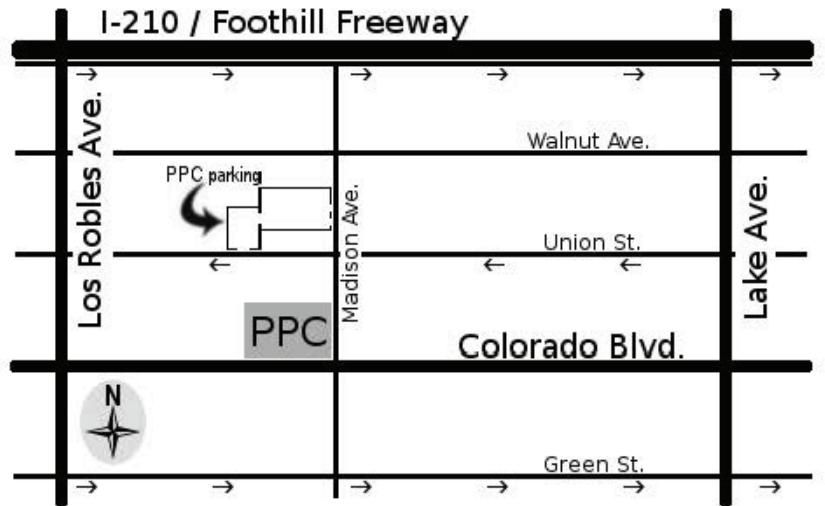

Pasadena Presbyterian Church
585 E. Colorado Blvd.
Pasadena, CA 91101
(626) 793-2191

1. PPC Sanctuary
2. Parish House:
 - Freeman Chapel
 - Nursery (1st floor)
 - Church Office (2nd floor)
 - Classrooms (1-3 floors)
 - Restrooms (1-2 floors)
3. Gamble Lounge
4. South Hall/Kitchen
5. Fellowship Hall/ FH 136
 - Music Dept. (east end - basement)
 - LACC Office (east end - 2nd floor)
6. Kirk House
 - Classrooms (1-2 floors)
 - Gym (basement)
7. Driveway/Walkway
8. Oakland lot (loading-unloading area)
9. Culinary school/24-Hour Fitness
10. Medical building/parking lot
11. PPC Union lot
12. PPC Madison lot (no parking weekdays)