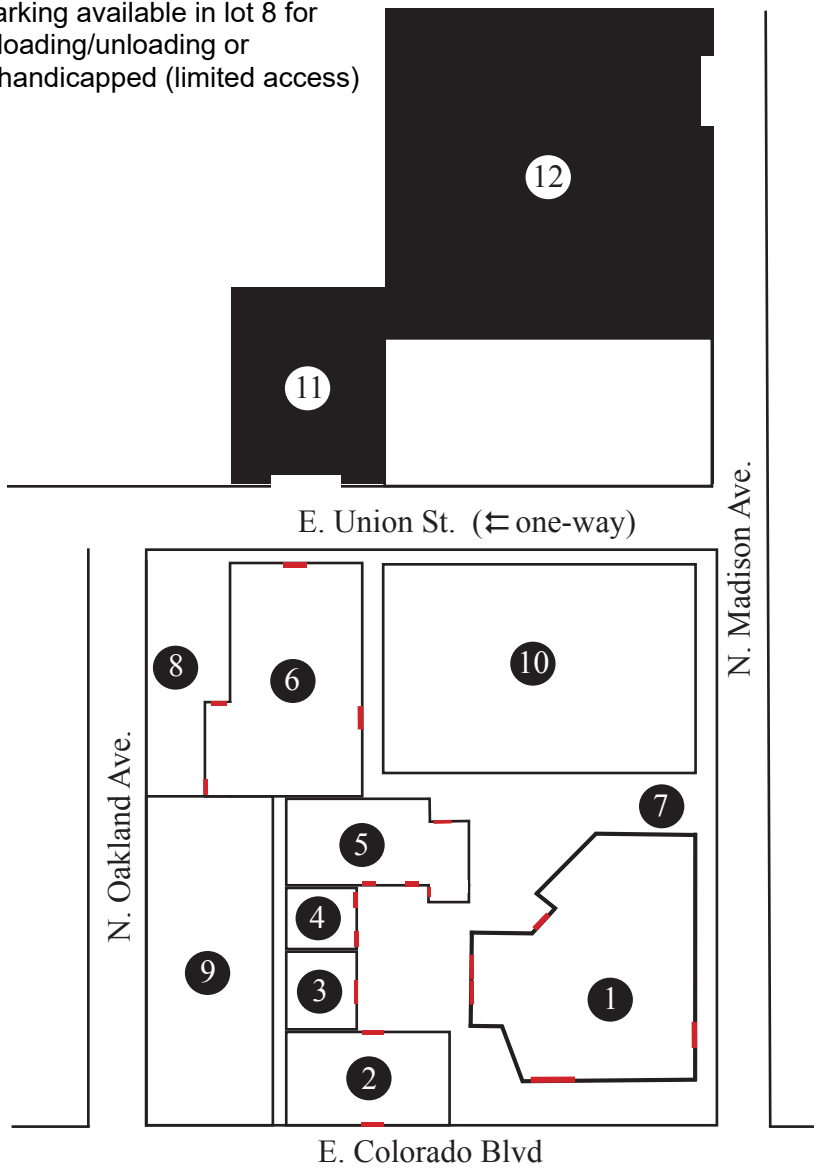

Pasadena Presbyterian Church
585 E. Colorado Blvd.
Pasadena, CA 91101
(626) 793-2191

Meet in South Hall (Room 4)

Park in lots 11 or 12 across Union St.

Parking available in lot 8 for loading/unloading or handicapped (limited access)

1. PPC Sanctuary
2. Parish House:
 - Freeman Chapel
 - Nursery (1st floor)
 - Church Office (2nd floor)
 - Classrooms (1-3 floors)
 - Restrooms (1-2 floors)
3. Gamble Lounge
4. South Hall/Kitchen
5. Fellowship Hall/ FH 136
 - Music Dept. (east end - basement)
 - LACC Office (east end - 2nd floor)
6. Kirk House
 - Classrooms (1-2 floors)
 - Gym (basement)
7. Driveway/Walkway
8. Oakland lot (loading-unloading area)
9. Culinary school/24-Hour Fitness
10. Medical building/parking lot
11. PPC Union lot
12. PPC Madison lot (no parking weekdays)