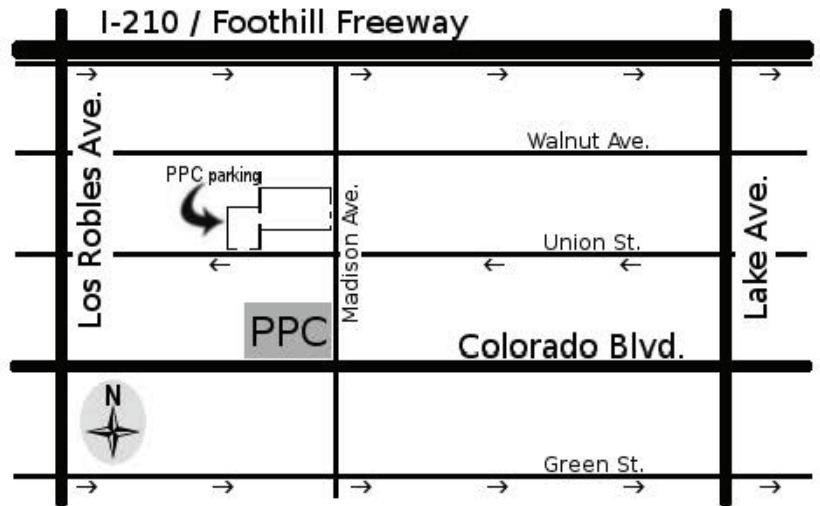

Pasadena Presbyterian Church
585 E. Colorado Blvd.
Pasadena, CA 91101
(626) 793-2191

Meet in South Hall (Room 4)

Park in lots 11 or 12 across Union St.

Parking available in lot 8 for loading/unloading or handicapped (limited access)

1. PPC Sanctuary
2. Parish House:
 - Freeman Chapel
 - Nursery (1st floor)
 - Church Office (2nd floor)
 - Classrooms (1-3 floors)
 - Restrooms (1-2 floors)
3. Gamble Lounge
4. South Hall/Kitchen
5. Fellowship Hall/ FH 136
 - Music Dept. (east end - basement)
 - LACC Office (east end - 2nd floor)
6. Kirk House
 - Classrooms (1-2 floors)
 - Gym (basement)
7. Driveway/Walkway
8. Oakland lot (loading-unloading area)
9. Culinary school/24-Hour Fitness
10. Medical building/parking lot
11. PPC Union lot
12. PPC Madison lot (no parking weekdays)